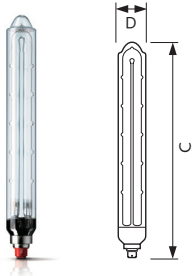

Low Pressure Sodium Lamps – SOX

Low Pressure Sodium lamp with high luminous efficacy leading to low energy consumption. The uniform sodium distribution in the discharge tube is achieved by means of dimples for a more stable discharge, higher efficacy and better lumen maintenance and lamp life. Monochromatic yellow colour with non-existent colour rendering.

Product ID	C max.	D max.
35W	311	52
55W	425	52
90W	528	66
135W	775	66

Dimensions in mm

SOX

Shortcode	Description	Wattage (W)	Cap Base	Voltage	Luminous Flux (lm)	Average Lifetime (hrs)	Colour Temp (K)	Min Order Qty	Carton Qty
SOXPSG35	MASTER SOX PSG 35W BY22d T50 1SL	35	BY22d	57	1800	18000	1800	12	12
SOX35	SOX 35W BY22d 1SL	35	BY22d	70	4550	18000	1800	12	12
SOX55	SOX 55W BY22d 1SL/12	55	BY22d	109	7800	18000	1800	12	12
SOX90	SOX 90W BY22D SLV/12	90	BY22d	112	13600	18000	1800	12	12
SOX135	SOX 135W BY22D SLV/12	135	BY22d	164	22600	18000	1800	12	12